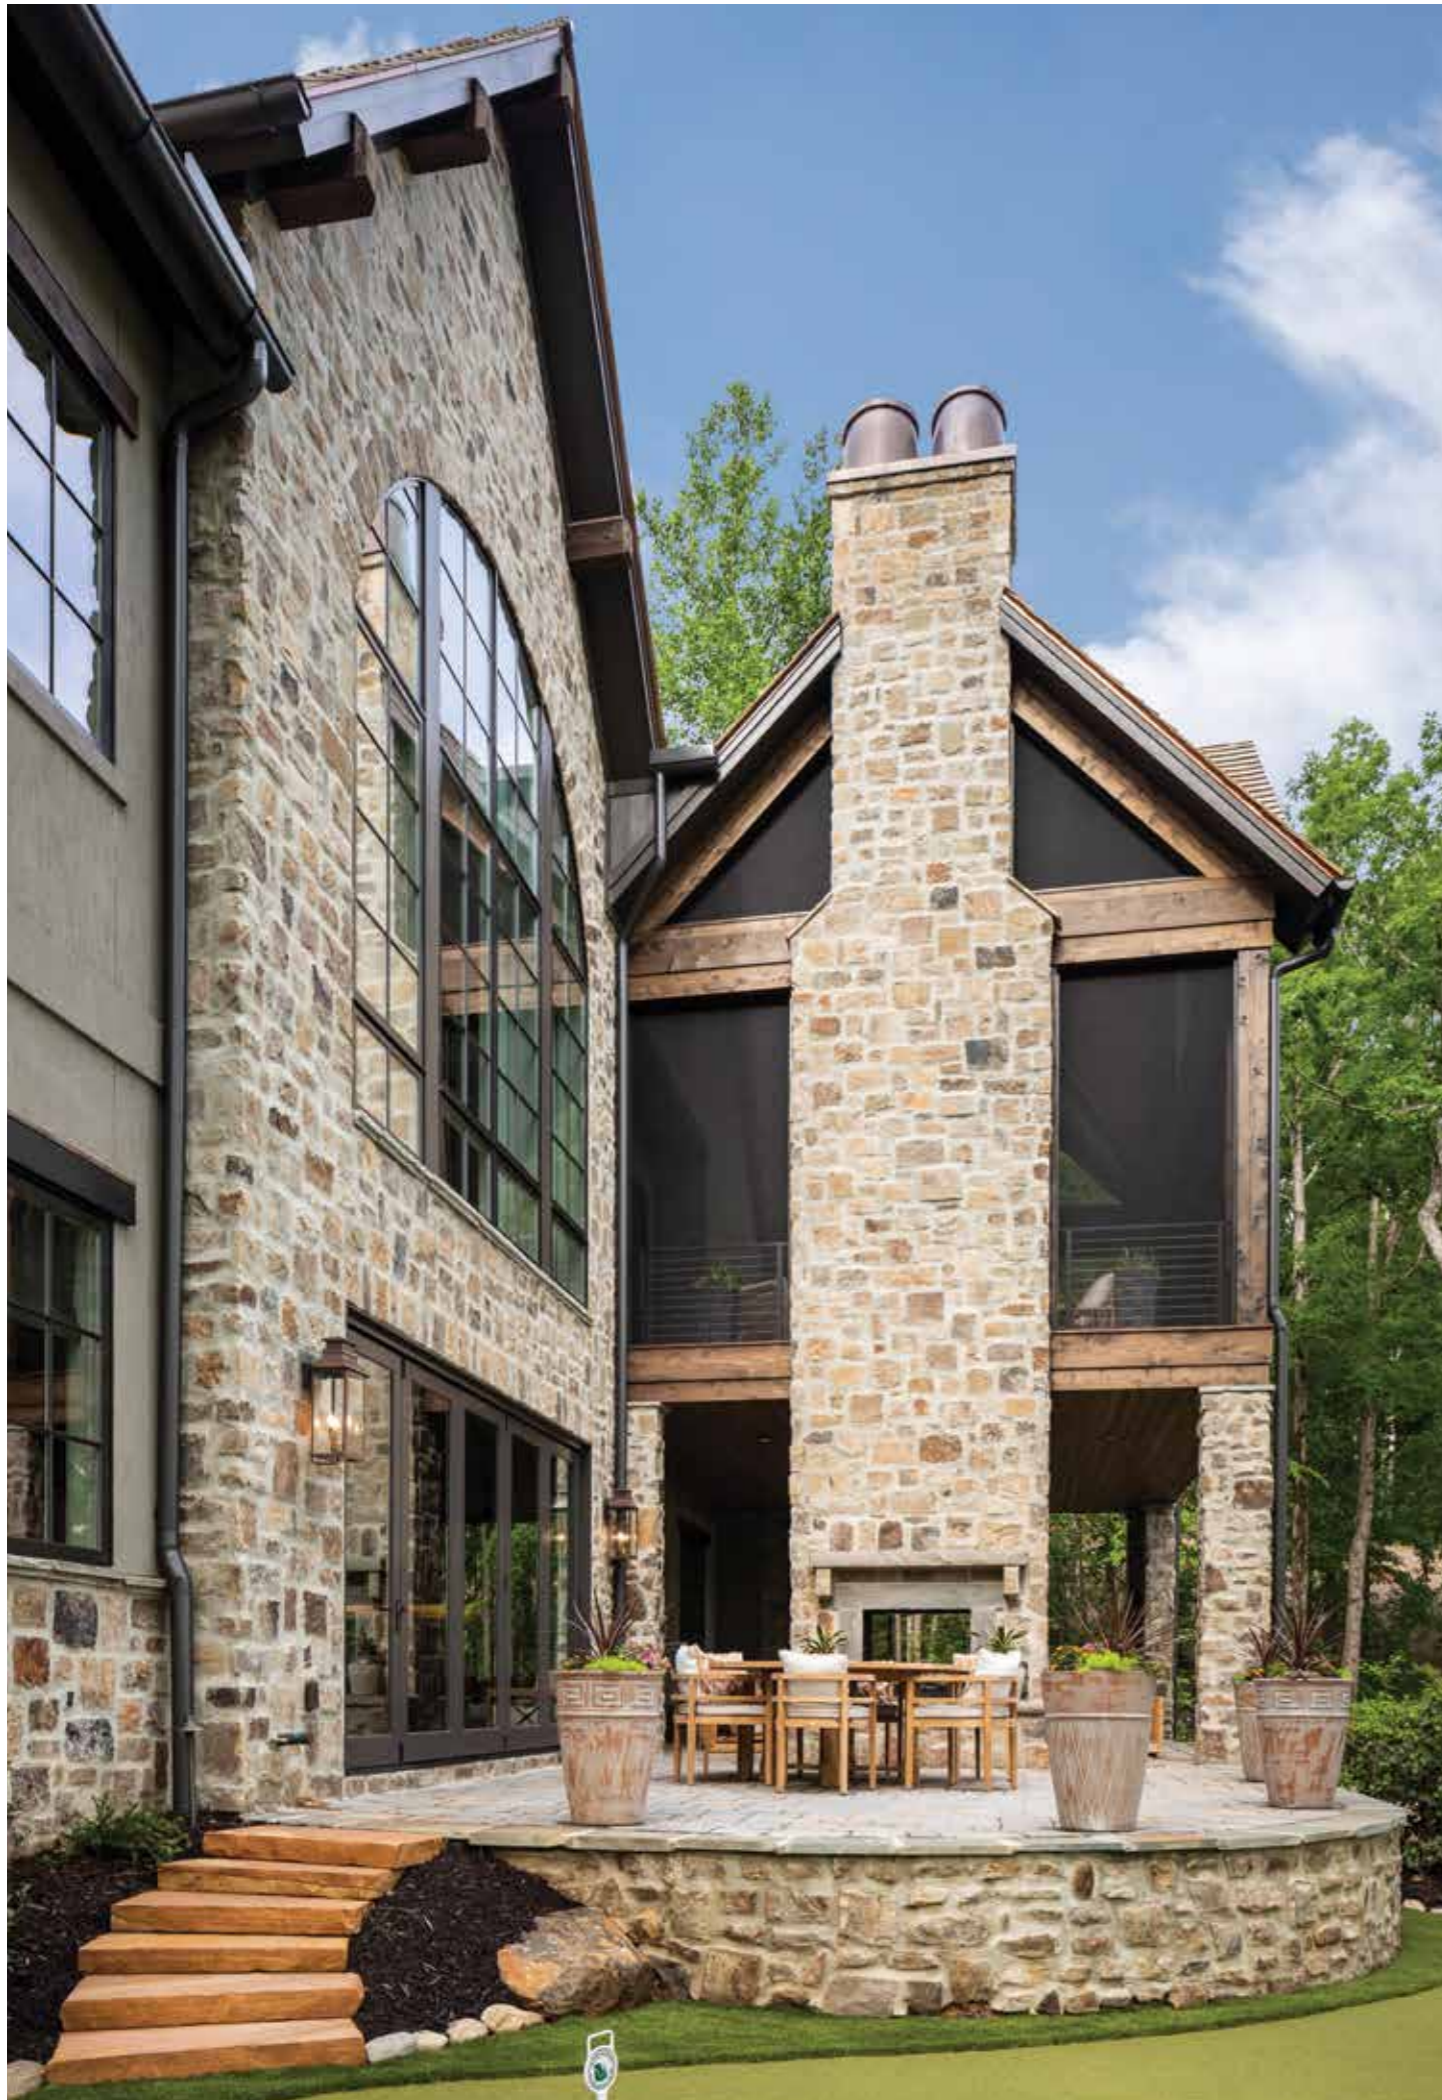

Experience The Landing Idea Home.

BY DILLARD-JONES

Welcome to The Landing Idea Home, a stunning custom escape designed to take advantage of the best of lakeside living. I'd like to invite you to explore the exquisite details and finishes throughout the property, all of which reflect the extraordinary result achieved through our signature Design-Build-Dwell process.

The Landing Idea Home is not just a testament to the quality of our work, but an opportunity to inspire you as you prepare to create your new home. Our team of architects, designers, interior designers, and builders are happy to adapt what you see into your plans, but we're also eager to use your favorite pieces as a springboard for creating a space that's completely custom to you and your lifestyle.

Take your time to peruse the images within, and as you begin to picture living in your new home, don't hesitate to reach out to me and ask how Dillard-Jones can bring your vision to life.

Tom Dillard

Tom Dillard | President

(c) 864.444.4077

tom@dillardjones.com