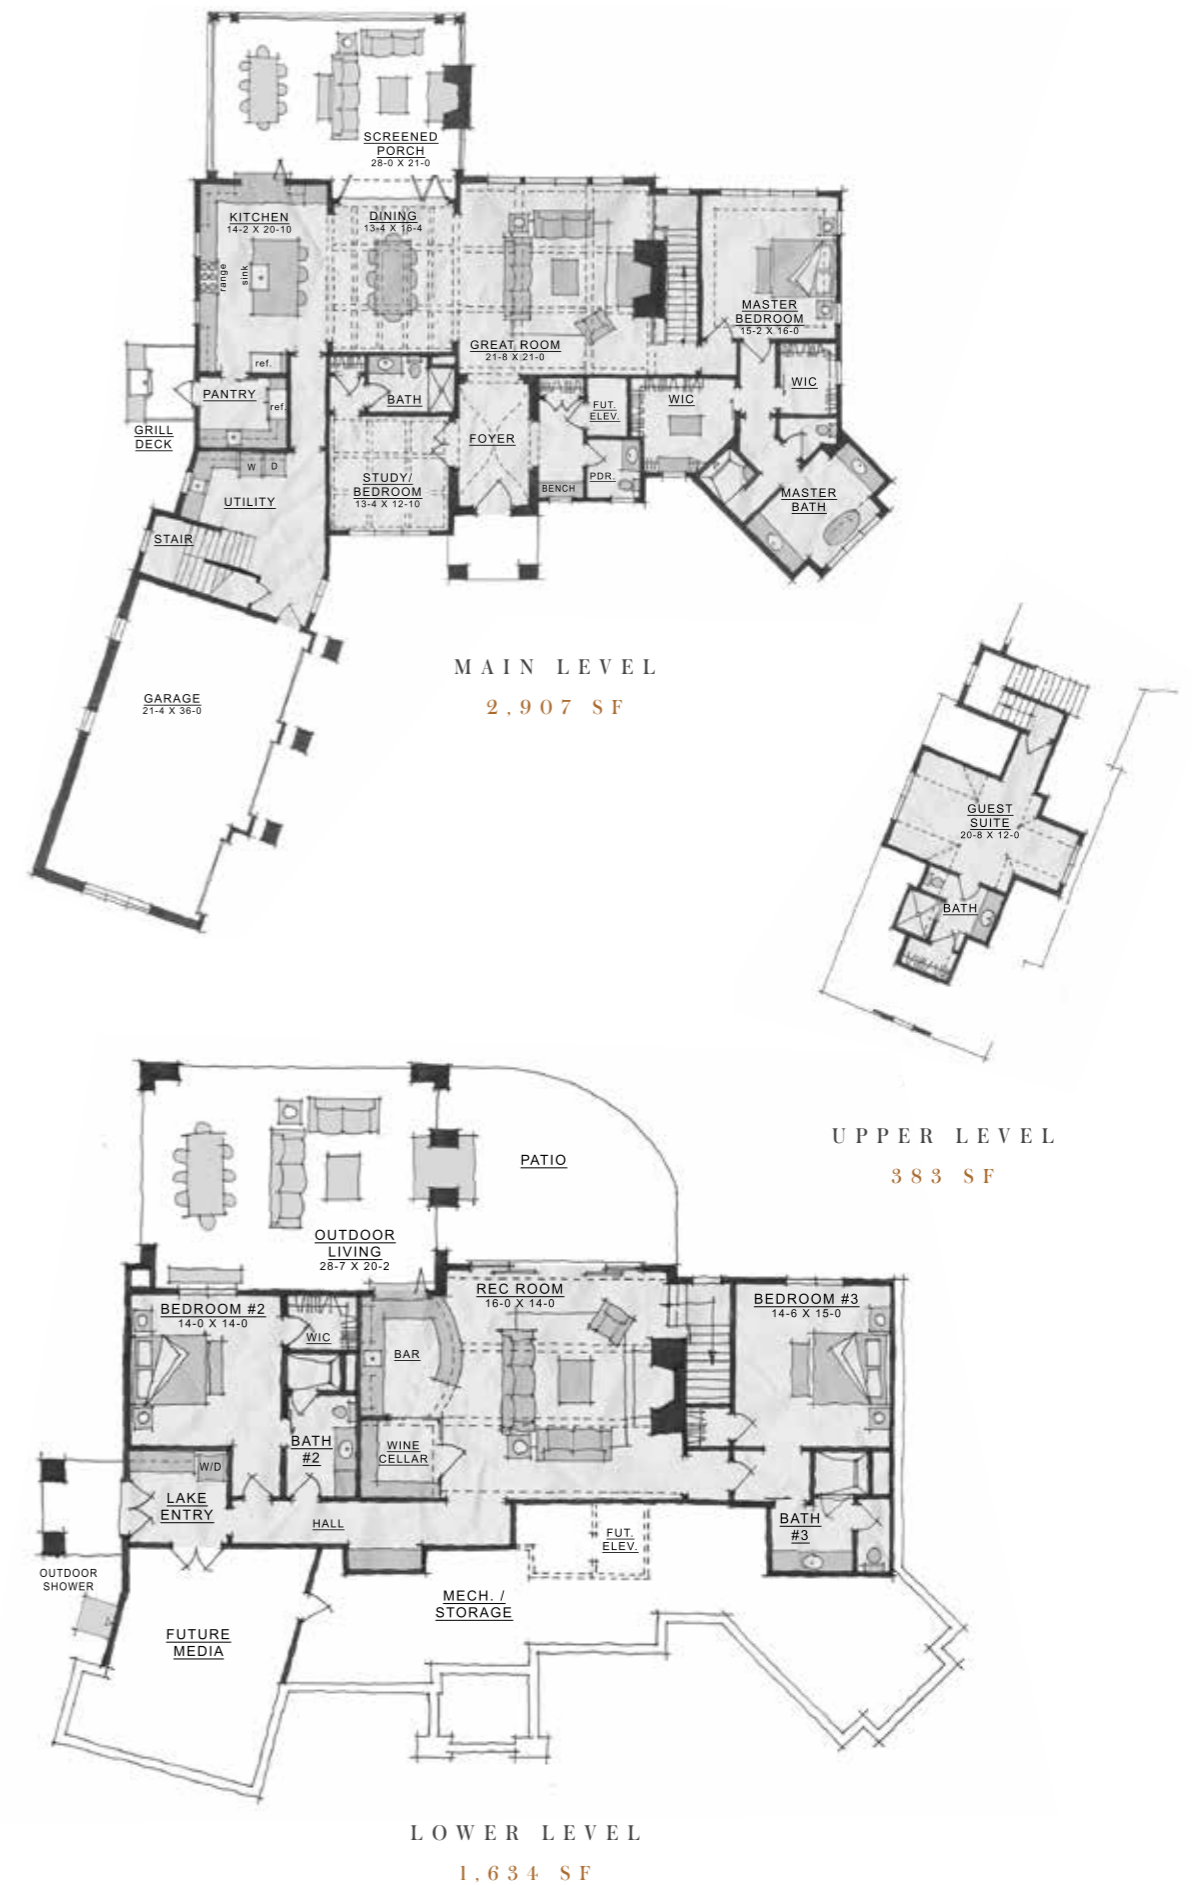

At the end of the day, enjoy a long soak in the tub with your favorite glass of wine and a good book. His-and-hers sinks leave plenty of room for toiletries and other necessities, and two large walk-in closets make it easy to organize and browse outfits.

The Landing Idea Home

4,924 TOTAL SQUARE FEET | 4/5 BEDROOMS | 5.5 BATHROOMS

FINE LAKESIDE LIVING

The Landing Idea Home welcomes you into a landscaped courtyard, where the stucco and stone exterior immediately impart a sense of comfort. The easy flow of the floorplan was designed as a seamless transition from inside to outdoors, with accordion glass doors and bar windows ready for impressive entertaining.

In addition to a decadent master suite, four spacious bedrooms make The Landing Idea Home the perfect retreat for hosting friends or family on long weekends.

The Nantucket Concept

INSPIRED BY NEW ENGLAND CHARM